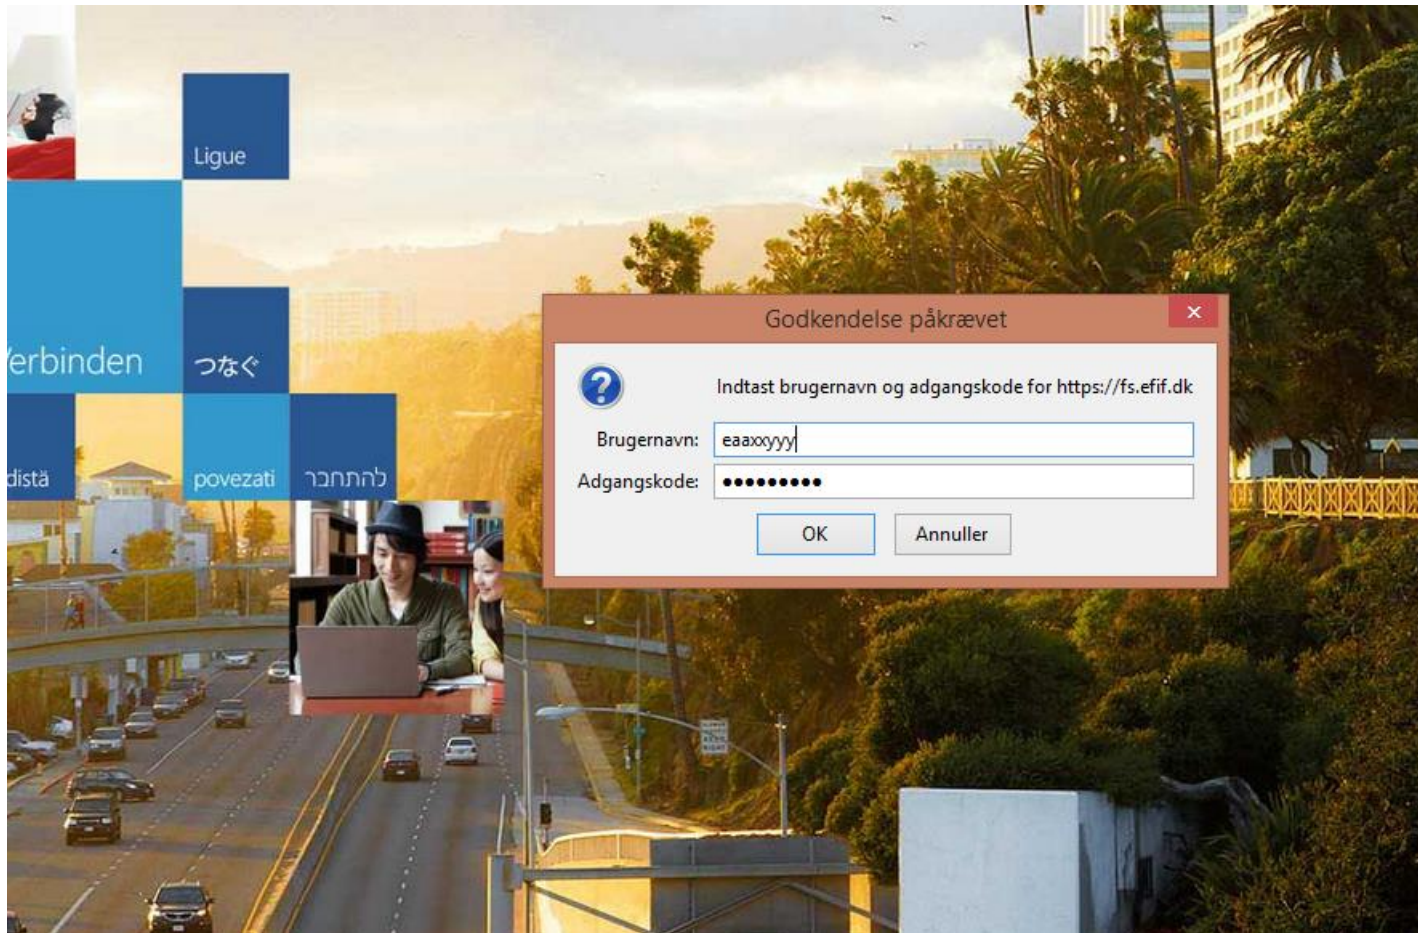

- Sign in using your school mail: your eaa-studentID in front of @students.eaaa.dk
- Log på med din skolemail: dit eaa-studieID foran @students.eaaa.dk

Sign in with your work or school account

Keep me signed in

Sign in

Cancel

[Can't access your account?](#)

Don't have an account assigned by your work or school? [Sign in with a Microsoft account](#)

- Next screen: sign in using eaa-studentID + Fronter password:
- Næste skærbillede: log på med dit eaa-studieID + dit Fronter-password: